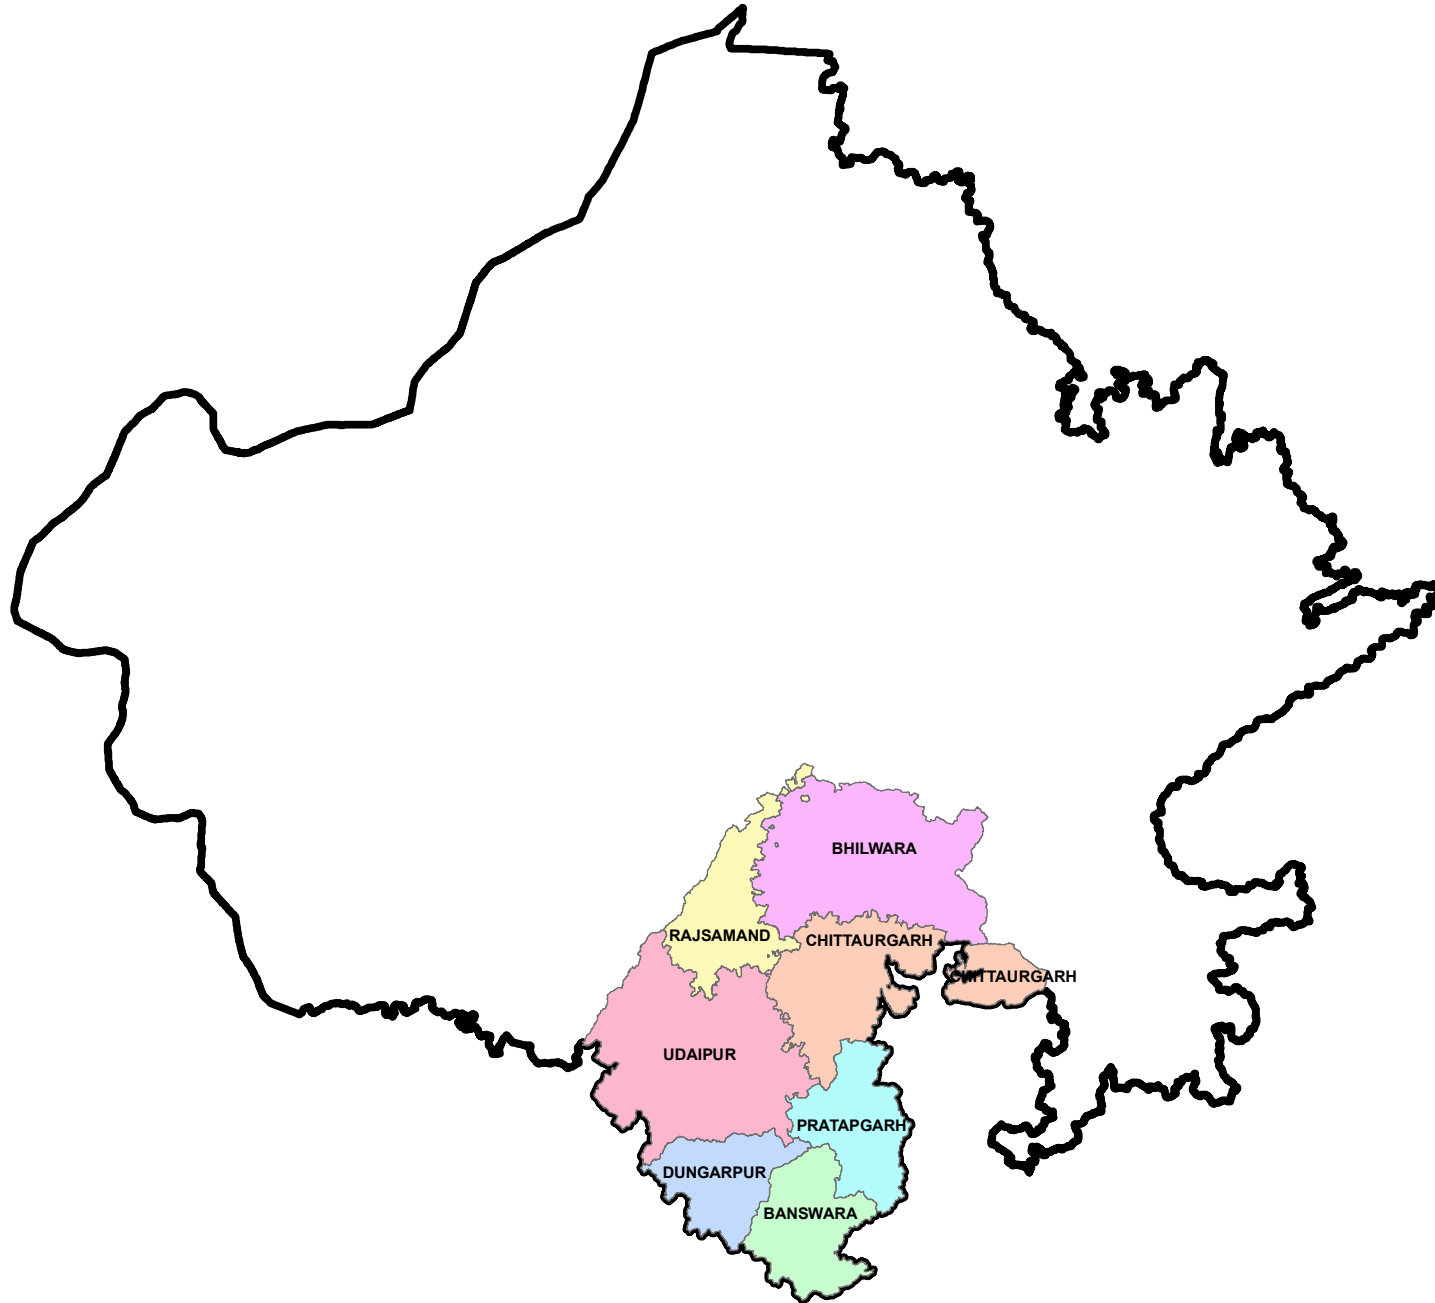

Map showing Udaipur Zone Area

Legend

District

D_NAME

-  BANSWARA
-  BHILWARA
-  CHITTAURGARH
-  DUNGARPUR
-  PRATAPGARH
-  RAJSAMAND
-  UDAIPUR
-  State_boundary