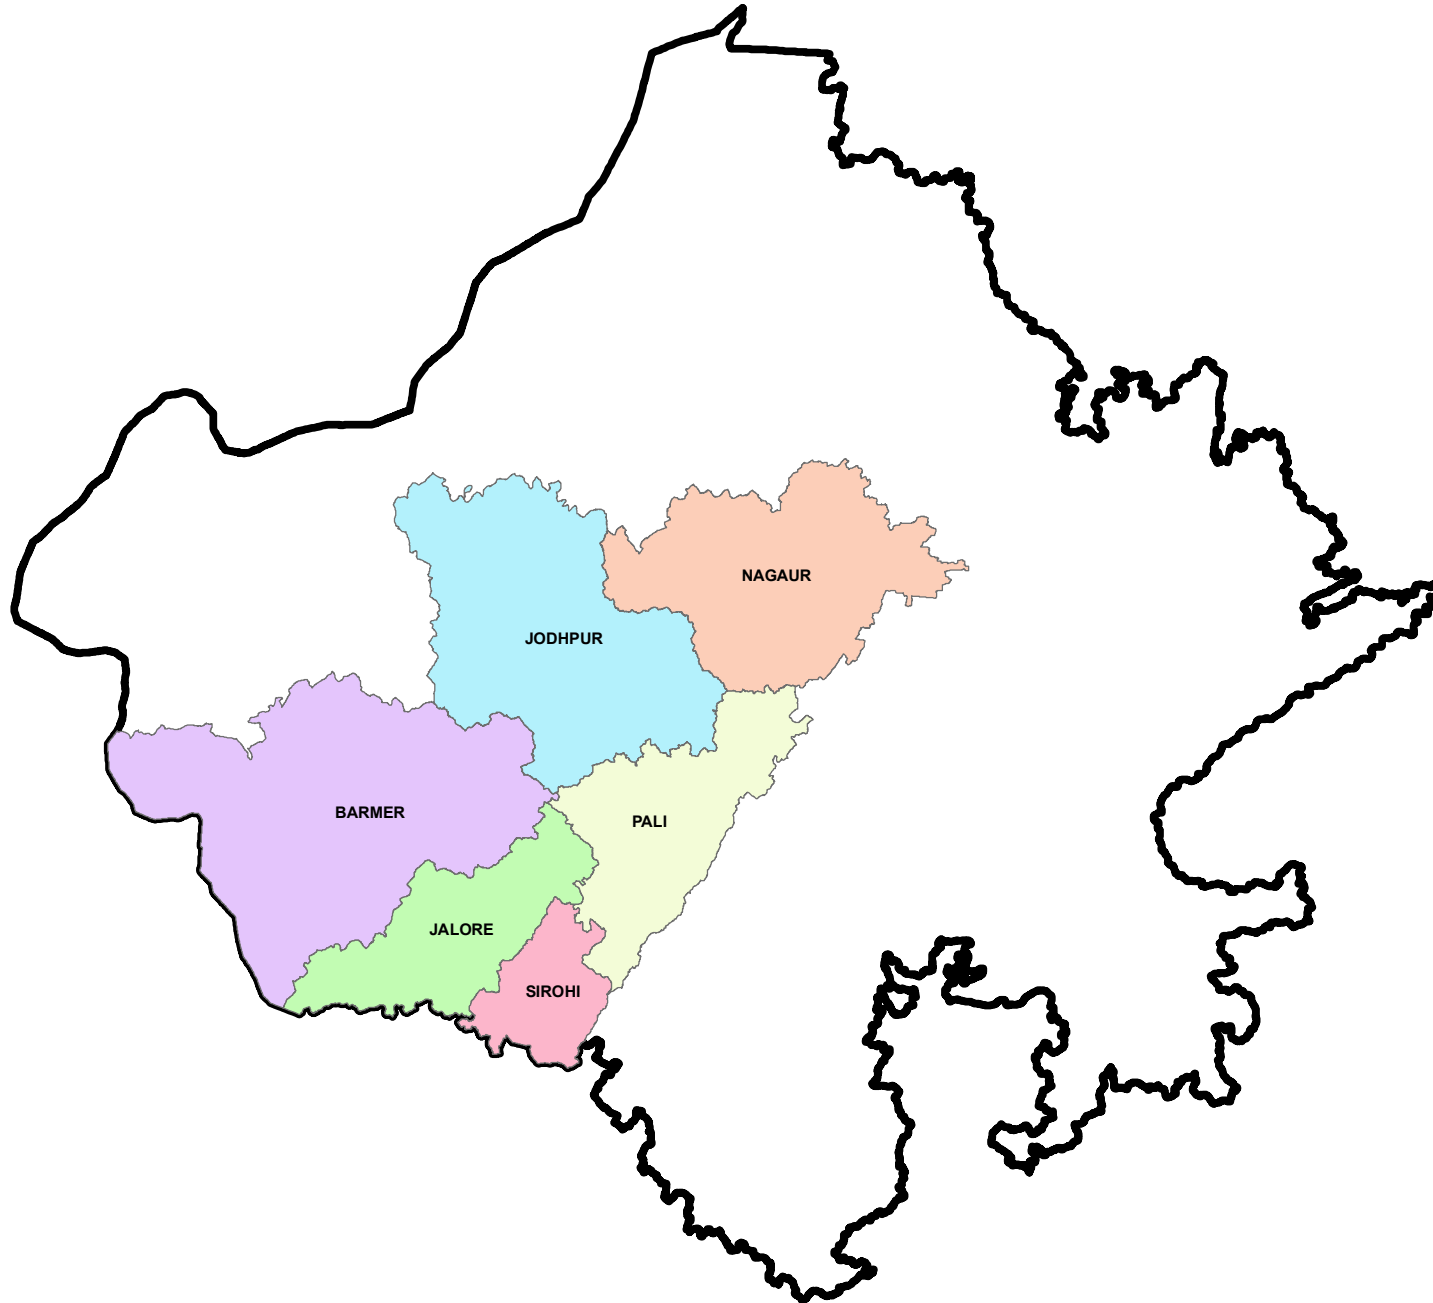

# Map showing Jodhpur Zone Area

## Legend

### District

#### D\_NAME

-  BARMER
-  JALORE
-  JODHPUR
-  NAGOUR
-  PALI
-  SIROHI

 State\_boundary