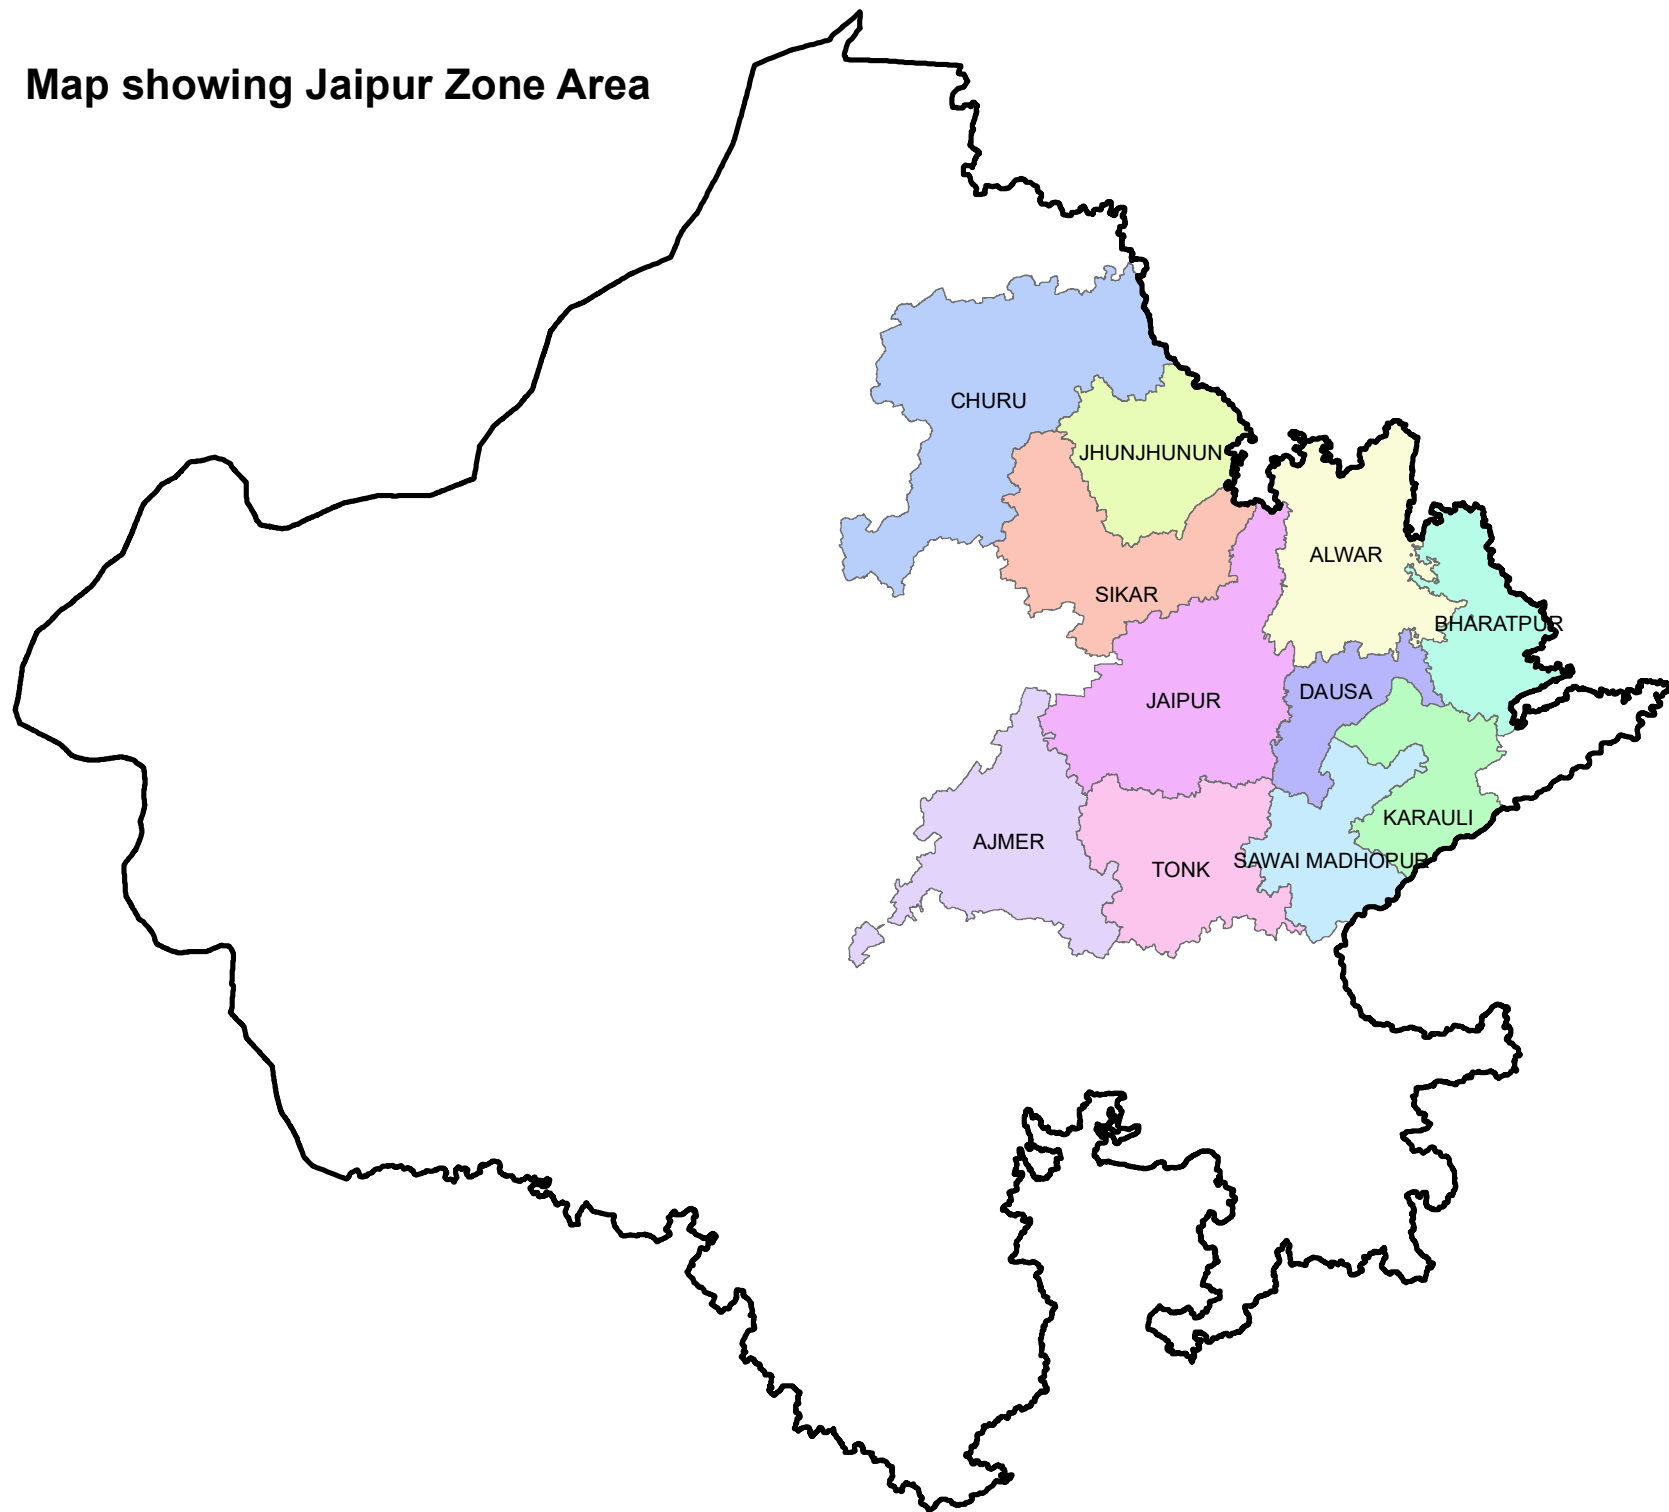

Map showing Jaipur Zone Area

Legend

JAIPUR_DISTRICTS

District_Name

- AJMER
- ALWAR
- BHARATPUR
- CHURU
- DAUSA
- JAIPUR
- JHUNJHUNUN
- KARALI
- SAWAI MADHOPUR
- SIKAR
- TONK
- State_boundary